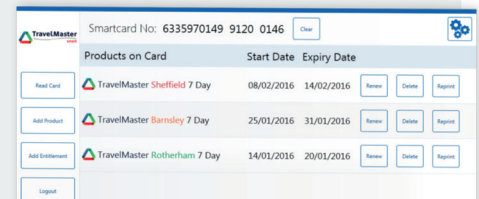

TOUCHSCREEN SYSTEM

See our hardware range

KIOSK SOFTWARE

See our software solutions

PAYMENT KIOSKS

See our Payment systems

T: 01977 669946 • F: 01977 669943 • E: info@cammaxlimited.co.uk • W: cammaxlimited.co.uk

Cammax Limited • Unit 2a • Willowbridge Way • Castleford • West Yorkshire • WF10 5NP