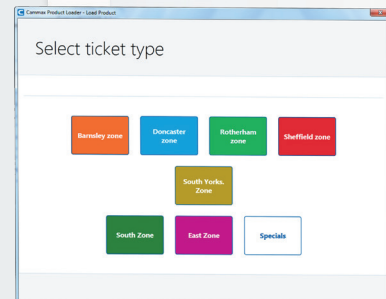

TOUCHSCREEN SYSTEM

See our hardware range

KIOSK SOFTWARE

See our software solutions

PAYMENT KIOSKS

See our Payment systems

T: 01977 669946 • F: 01977 669943 • E: info@cammaxlimited.co.uk • W: cammaxlimited.co.uk

Cammax Limited • Unit 2a • Willowbridge Way • Castleford • West Yorkshire • WF10 5NP